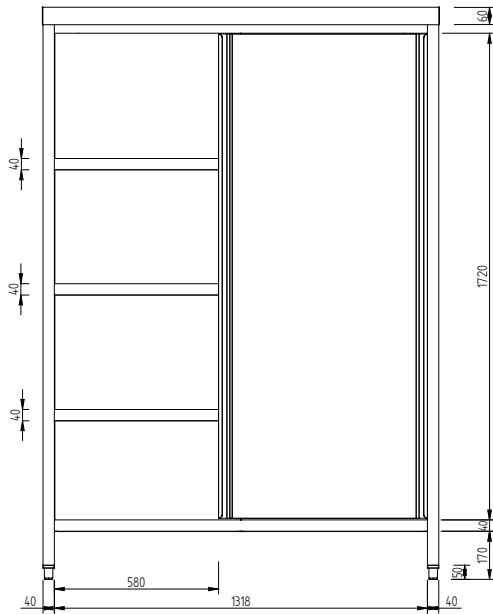

Storage Cabinet, with 2
shelves and 2 sliding doors,
1400mm

Short Form Specification

Item No. _____

Sound-deadened double walled sliding doors on roll bearings with end limit stop (7/10 in thickness in 304 AISI stainless steel). Equipped with 3 intermediate shelves which can be positioned at six different heights. 40mm base panel in AISI 304 stainless steel (8/10 in thickness) with upturned edges reinforced by stainless steel AISI 304 bars. Height adjustable feet (-20/+30 mm) in 304 AISI stainless steel.

Main Features

- Enhanced stability and solid construction. Stability, loading and stress tests by external certified body.

Construction

- Equipped with 6 intermediate shelves which can be positioned at three different heights.
- Constructed entirely in 304 AISI stainless steel.
- Base panel has 40mm high profile, is 8/10 in thickness with upturned edges and bar reinforcement. It is welded to legs for further structure reinforcement.
- Undertop is 18mm in thickness, reinforced, completely waterproof, double-sided laminated and 100% recyclable.
- Welded frame and legs.
- Door sliding system is fluent and reliable, tested with over 80.000 cycles by external certified body.
- Sliding doors are in stainless steel and double-walled with sound-deadening material inside. They are 7/10mm in thickness with roll bearings and end limit stop.
- Height-adjustable stainless steel feet (-20/+30mm).
- Intermediate shelf has 40mm high profile, is 8/10 in thickness with upturned edges and bar reinforcement. It can be positioned at six different heights.

APPROVAL: _____

Experience the Excellence
www.electroluxprofessional.com

Front

Side

Top

Key Information:

| | |
|------------------------------|---------|
| Cabinet width: | 1318 mm |
| 134059 (GGAS1400E) | 1720 mm |
| Cabinet depth: | 620 mm |
| Cabinet height: | 1720 mm |
| External dimensions, Width: | 1400 mm |
| External dimensions, Depth: | 700 mm |
| External dimensions, Height: | 2000 mm |
| Net weight: | 118 kg |