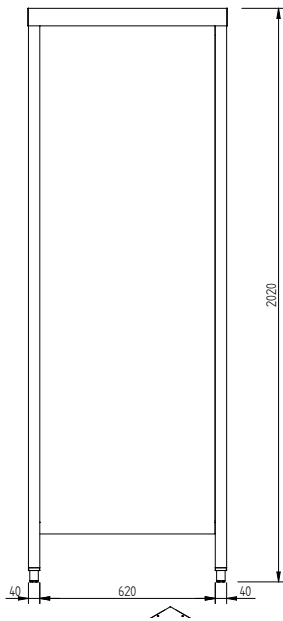

Storage Cabinet, with 2
shelves and 2 sliding doors,
1400mm

Short Form Specification

Item No. _____

Sound-deadened double walled sliding doors on roll bearings with end limit stop (7/10 in thickness in 304 AISI stainless steel). Equipped with 3 intermediate shelves which can be positioned at six different heights. 40mm base panel in AISI 304 stainless steel (8/10 in thickness) with upturned edges reinforced by stainless steel AISI 304 bars. Height adjustable feet (-20/+30 mm) in 304 AISI stainless steel.

Main Features

- Enhanced stability and solid construction. Stability, loading and stress tests by external certified body.

Construction

- Equipped with 6 intermediate shelves which can be positioned at three different heights.
- Constructed entirely in 304 AISI stainless steel.
- Base panel has 40mm high profile, is 8/10 in thickness with upturned edges and bar reinforcement. It is welded to legs for further structure reinforcement.
- Undertop is 18mm in thickness, reinforced, completely waterproof, double-sided laminated and 100% recyclable.
- Welded frame and legs.
- Door sliding system is fluent and reliable, tested with over 80.000 cycles by external certified body.
- Sliding doors are in stainless steel and double-walled with sound-deadening material inside. They are 7/10mm in thickness with roll bearings and end limit stop.
- Height-adjustable stainless steel feet (-20/+30mm).
- Intermediate shelf has 40mm high profile, is 8/10 in thickness with upturned edges and bar reinforcement. It can be positioned at six different heights.

APPROVAL: _____

Experience the Excellence
www.electroluxprofessional.com

Front

Side

Top

Key Information:

| | |
|------------------------------|---------|
| Cabinet width: | 1318 mm |
| 134059 (GGAS1400E) | 1720 mm |
| Cabinet depth: | 620 mm |
| Cabinet height: | 1720 mm |
| External dimensions, Width: | 1400 mm |
| External dimensions, Depth: | 700 mm |
| External dimensions, Height: | 2000 mm |
| Net weight: | 118 kg |