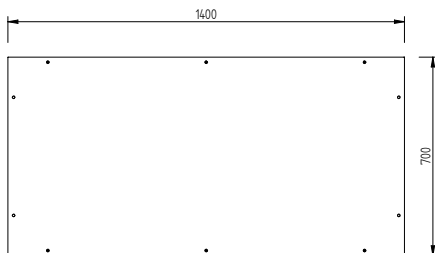

Storage Cabinet, with 2
shelves and 2 sliding doors,
1400mm

Short Form Specification

Item No. _____

Sound-deadened double walled sliding doors on roll bearings with end limit stop (7/10 in thickness in 304 AISI stainless steel). Equipped with 3 intermediate shelves which can be positioned at six different heights. 40mm base panel in AISI 304 stainless steel (8/10 in thickness) with upturned edges reinforced by stainless steel AISI 304 bars. Height adjustable feet (-20/+30 mm) in 304 AISI stainless steel.

APPROVAL: _____

Experience the Excellence
www.electroluxprofessional.com

Front

Side

Top

Key Information:

| | |
|------------------------------|---------|
| Cabinet width: | 1318 mm |
| 134059 (GGAS1400E) | 1720 mm |
| Cabinet depth: | 620 mm |
| Cabinet height: | 1720 mm |
| External dimensions, Width: | 1400 mm |
| External dimensions, Depth: | 700 mm |
| External dimensions, Height: | 2000 mm |
| Net weight: | 118 kg |